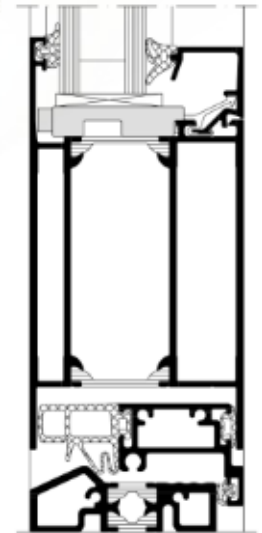

- Installation depth 65mm
- Uf values up to 1.4 W/(m²K)
- Sheet height up to 2500 mm
- Thermal insulation with Uf value up to $\geq 2.2W/(m^2K)$
- With the system, it is possible to combine a glass thickness of 45mm
- Break-in resistance up to RC 3 (WK2)
- Performance and design protect you from everyday uncontrolled noise up to 42db.
- High-quality appearance with fillings that close the leaves
- Available with padding that closes the sheet on one or both sides