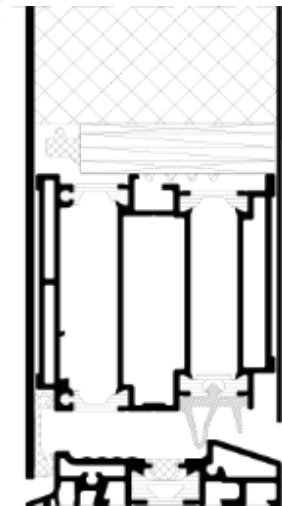

- Installation depth 90mm
- Uf values up to 1.3 W/(m²K)
- Sheet height up to 2500 mm
- Thermal insulation with Uf value up to ≥ 1.3 W/(m²K)
- With the system, it is possible to combine glass thickness from 28 to 68mm
- Break-in resistance up to RC 2 (WK2)
- Performance and design protect you from everyday uncontrolled noise up to 42db.
- High-quality appearance with fillings that close the leaves
- Available with padding that closes the sheet on one or both sides